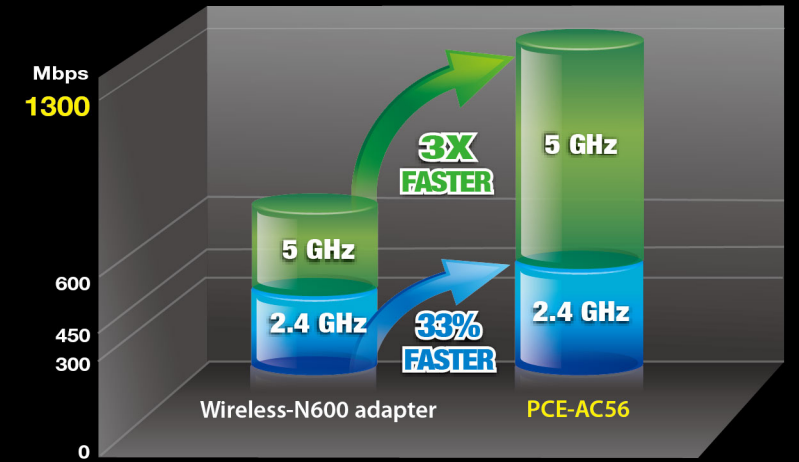

**PCE-AC56 Dual-Band PCI-E Adapter**

**802.11ac**  
**Wireless-AC1300**

**Experience the super-fast wireless performance**

1. Up to 900 Mbps wireless data for HD streaming, online gaming, and other intensive tasks
2. Mountable antenna base for the most stable and strongest signal transmission.
3. AiRadar strengthens wireless coverage up to 150%

**IPv6 Support** **Win8 Support**

**PCE-AC56 Dual-band Wireless-AC1300 PCI-E Adapter**

**Unprecedented Wireless Speeds**

PCE-AC56 Dual-band Wireless-AC1300 adapter delivers the fastest wireless data speeds for the latest generation 802.11ac with up to 900 Mbps on the 5 GHz band and TurboQAM™ technology enhancing the 2.4 GHz band up to 400 Mbps. Pair with an ASUS router for unprecedented wireless speeds that rivals a hardline Ethernet connection.

**AiRadar Enhances Wi-Fi Performance**

ASUS AiRadar uses 802.11ac beamforming technology, high power amplification, and exclusive ASUS RF fine-tuning for 150% extended signal coverage, dynamic data speed increases, and enhanced stability.

**Mountable Extended Antenna Base**

PCE-AC56 comes with an external antenna base that's magnetized for easy placement on a PC delivering optimized signal speed and stability.

**SPECIFICATIONS**

Network Standard	• IEEE 802.11a/b/g/n/ac	Operation Channel	• North America • 2.4 GHz band: 1~11 • 5 GHz band: 36~48, 149~165
Interface	• PCI Express x1		• Europe (ETSI) • 2.4 GHz band: 1~13 • 5 GHz band: 36~48
Size	• 99.5 mm x 69.0 mm	Data Rate	• 802.11b : up to 11 Mbps • 802.11a/g : up to 54 Mbps • 802.11n : up to 300 Mbps • TurboQAM (2.4 GHz): up to 400 Mbps • 802.11ac : up to 867 Mbps
Antenna	• 2 x R SMA antennas • 1 x External antenna base		
Operating Frequency	• 2.4 GHz • 5 GHz		
Weight	• 105g/0.231lb		