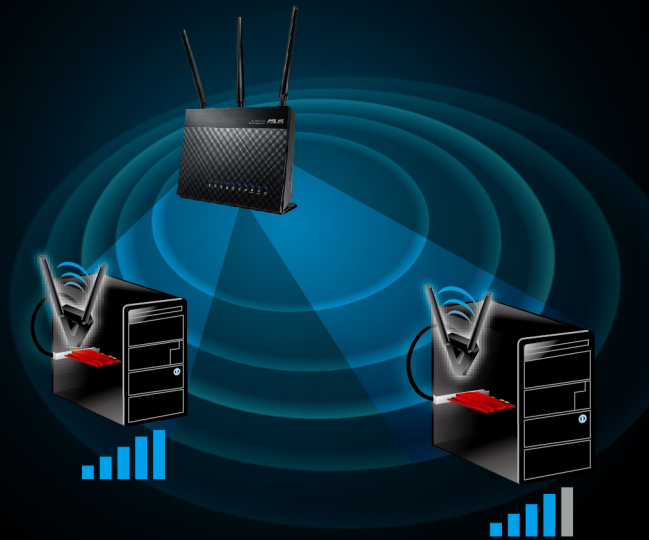

**PCE-AC56 Dual-Band PCI-E Adapter**

**802.11ac**  
**Wireless-AC1300**

**Experience the super-fast wireless performance**

1. Up to 900 Mbps wireless data for HD streaming, online gaming, and other intensive tasks
2. Mountable antenna base for the most stable and strongest signal transmission.
3. AiRadar strengthens wireless coverage up to 150%

**IPv6 Support** **Win8 Support**

**PCE-AC56 Dual-band Wireless-AC1300 PCI-E Adapter**

**Unprecedented Wireless Speeds**

PCE-AC56 Dual-band Wireless-AC1300 adapter delivers the fastest wireless data speeds for the latest generation 802.11ac with up to 900 Mbps on the 5 GHz band and TurboQAM™ technology enhancing the 2.4 GHz band up to 400 Mbps. Pair with an ASUS router for unprecedented wireless speeds that rivals a hardline Ethernet connection.

**AiRadar Enhances Wi-Fi Performance**

ASUS AiRadar uses 802.11ac beamforming technology, high power amplification, and exclusive ASUS RF fine-tuning for 150% extended signal coverage, dynamic data speed increases, and enhanced stability.