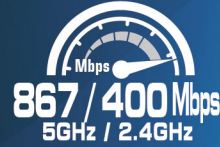

**PCE-AC56 Dual-Band PCI-E Adapter**

**802.11ac**  
**Wireless-AC1300**

**Experience the super-fast wireless performance**

1. Up to 900 Mbps wireless data for HD streaming, online gaming, and other intensive tasks
2. Mountable antenna base for the most stable and strongest signal transmission.
3. AiRadar strengthens wireless coverage up to 150%

**IPv6 Support** **Win8 Support**

**PCE-AC56 Dual-band Wireless-AC1300 PCI-E Adapter**

**Unprecedented Wireless Speeds**

PCE-AC56 Dual-band Wireless-AC1300 adapter delivers the fastest wireless data speeds for the latest generation 802.11ac with up to 900 Mbps on the 5 GHz band and TurboQAM™ technology enhancing the 2.4 GHz band up to 400 Mbps. Pair with an ASUS router for unprecedented wireless speeds that rivals a hardline Ethernet connection.

**Mountable Extended Antenna Base**

PCE-AC56 comes with an external antenna base that's magnetized for easy placement on a PC delivering optimized signal speed and stability.

**SPECIFICATIONS**

Network Standard	• IEEE 802.11a/b/g/n/ac	Operation Channel	• North America • 2.4 GHz band: 1~11 • 5 GHz band: 36~48, 149~165
Interface	• PCI Express x1		• Europe (ETSI) • 2.4 GHz band: 1~13 • 5 GHz band: 36~48
Size	• 99.5 mm x 69.0 mm	Data Rate	• 802.11b : up to 11 Mbps • 802.11a/g : up to 54 Mbps • 802.11n : up to 300 Mbps • TurboQAM (2.4 GHz): up to 400 Mbps • 802.11ac : up to 867 Mbps
Antenna	• 2 x R SMA antennas • 1 x External antenna base		
Operating Frequency	• 2.4 GHz • 5 GHz		
Weight	• 105g/0.231lb		