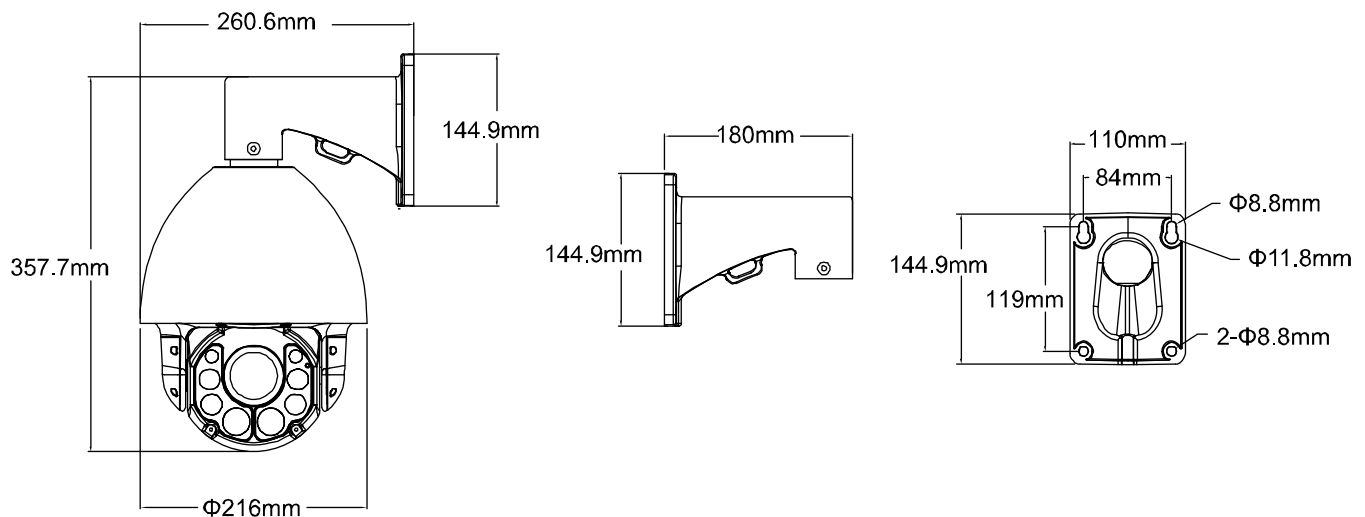

● SPECIFICATIONS (CONTINUED)

■ Audio	
Line in	YES
Line out	YES
■ PTZ Mechanism	
Pan Range	360° continuous rotation
Max. Pan Speed	180°/s
Tilt Range	-6° ~ 90°
Max. Tilt Speed	100°/s
Zoom Ratio	20X Optical Zoom
Max. Zoom Speed	Approx. 3s (Tele ~ Wide)
Preset Points	Up to 256 preset points
Sequence Group	- Up to four groups can be set - One group can include up to 16 preset points
Auto Tracking	YES
■ Others	
Mobile Surveillance	iOS & Android
Event Notification	FTP / Email / SMS
Digital Pan / Tilt / Zoom	YES
Reset Default	YES
Motion Detection	YES
RTC (real-time clock)	YES
Minimum Web Browsing Requirements	- Intel core i3 or higher, or equivalent AMD 2GB RAM - AGP graphics card, Direct Draw, 32MB RAM - Windows 10, Windows 8, Windows 7, Windows Vista & Windows XP, DirectX 9.0 or later - Internet Explorer 7.x or later (Windows Edge not supported)

* When PoE is used for power supply, the IR Turbo mode might not work properly. **The specifications are subject to change without notice.

● DIMENSIONS

*Dimensional tolerance: $\pm 5\text{mm}$