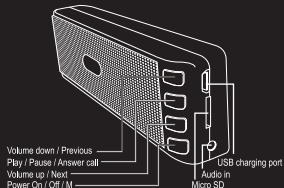

PACKAGE CONTENTS

Speaker, amount: 1

Charging cable, amount: 1

Strap, amount: 1

User manual, amount: 1

CHARGING THE BATTERY

- Connect the supplied charging cable to the charge input and a USB port on your computer or USB charger.

The red LED is lit during charging.

If Bluetooth mode is on, the LED will be blinking blue, while red is lit at the same time. When the battery is fully charged, the red LED is turned off.

It can take up to 2 hours for an empty battery to be fully charged.

- Double press play to redial last call.

AUDIO CABLE CONNECTION

- Power the speaker on.
- Connect a 3.5 mm audio cable to the speaker and your device.

The speaker is connected to your device.

- Press the ON/OFF/M button to change mode to line in / audio cable.