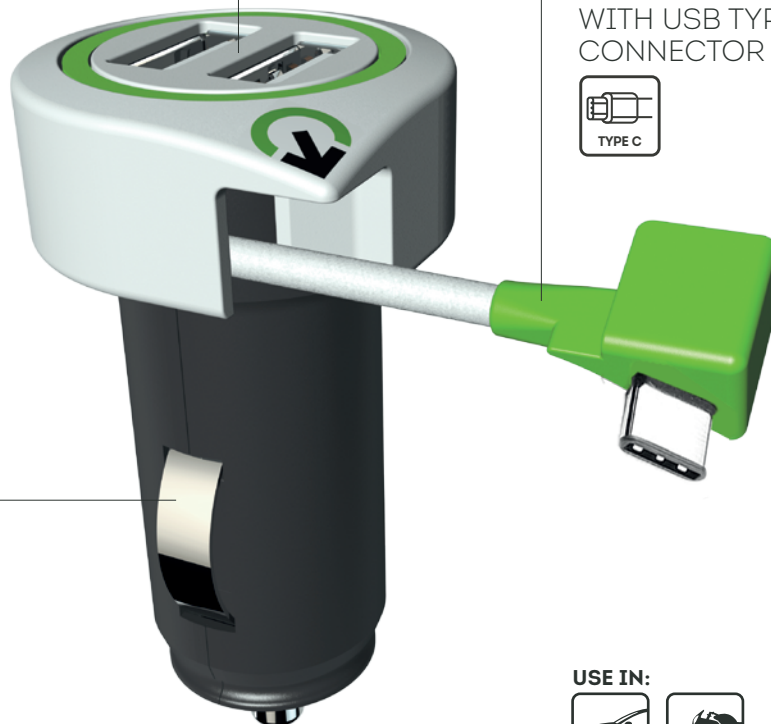

# TRIPLE USB CAR CHARGER C

PLUS EXTRACTABLE CABLE WITH USB TYPE C CONNECTOR

PLUS TWO  
USB PORTS

EXTRACTABLE CABLE  
WITH USB TYPE C  
CONNECTOR

EASY CHARGING  
ON THE CIGARETTE  
LIGHTER

USE IN:

#### FURTHER SPECIFICATIONS

Safety approved (automotive EMC-E4)  
Input: 12-24V DC  
Output voltage: 5V DC  
Output current: 3.1 A (shared)

#### WEIGHT & DIMENSIONS

Product: 26 g / L 4 W 3.1 H 6 cm  
Packaging: 38 g / L 8 W 3.6 H 11 cm